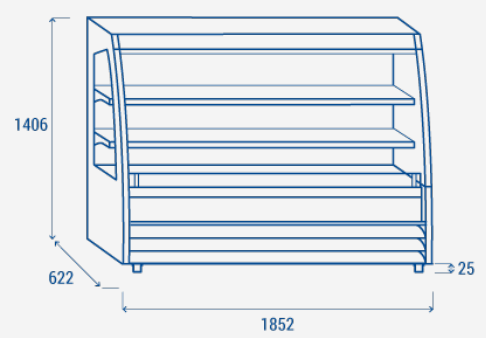

PRODUCT DIMENSIONS

CERTIFICATION

CE [Icon: RoHS] RoHS